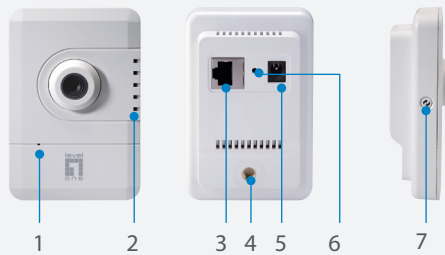

64-channel Video Management Software

We aim to offer you the most versatile and comprehensive surveillance solutions. Our IP CamSecure software coming with the camera allows you to monitor up to 64 megapixel IP cameras simultaneously on one screen to enhance scalability. For added convenience and flexibility, the software includes various advanced features such as scheduling recording, event alert, and heaps more. In addition, simply install our free iCamSecure App to your smartphone and connect to the PC with IP CamSecure software installed, you will easily turn your iPhone/Android smartphone into a portable surveillance system for real-time monitoring and snapshot.