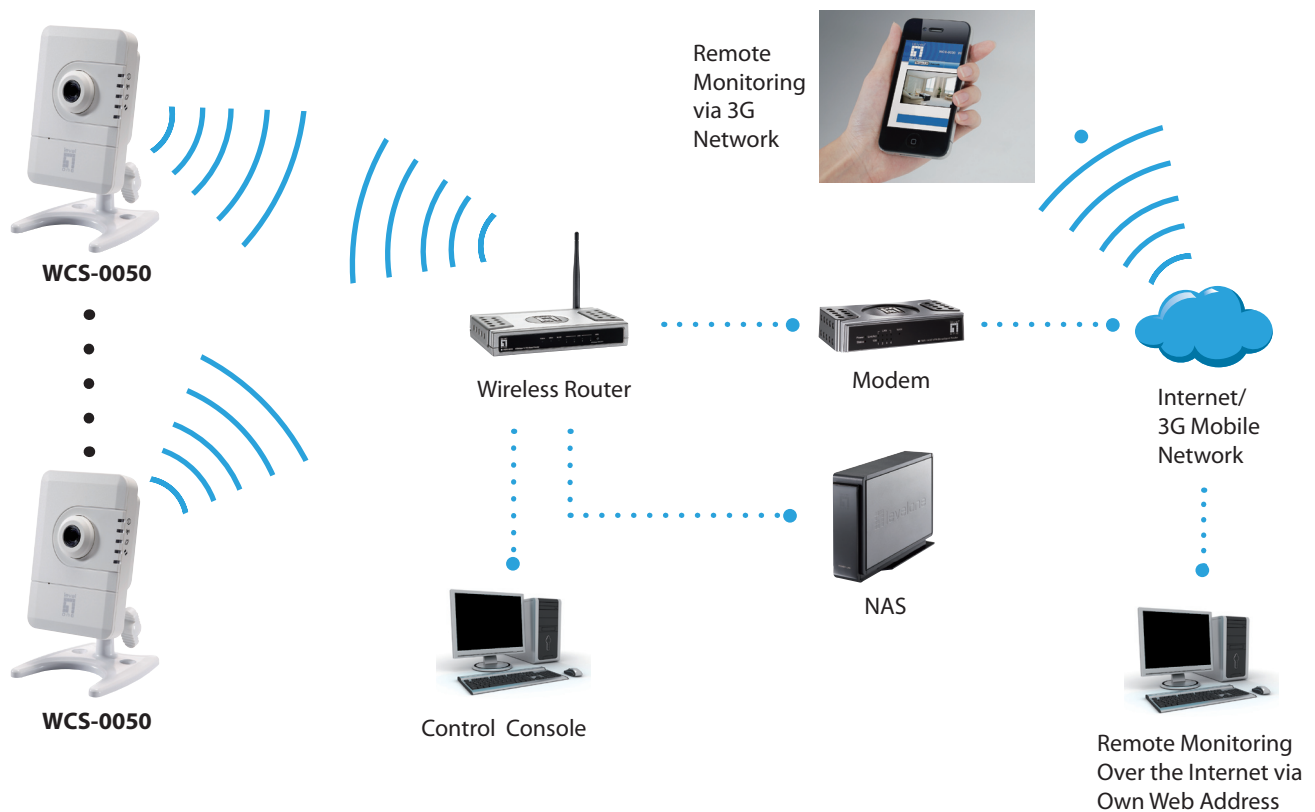

Product Diagram

Order Information Package Contents

WCS-0050: 150Mbps Wireless Megapixel Network Camera

WCS-0050
Power Adapter
Bracket
RJ-45 Ethernet LAN Cable
Quick Installation Guide
CD Manual / Utility

All mentioned brand names are registered trademarks and property of their owners. Technical specifications are subject to change without notice.

© Copyright Digital Data Communications GmbH. All Rights Reserved.