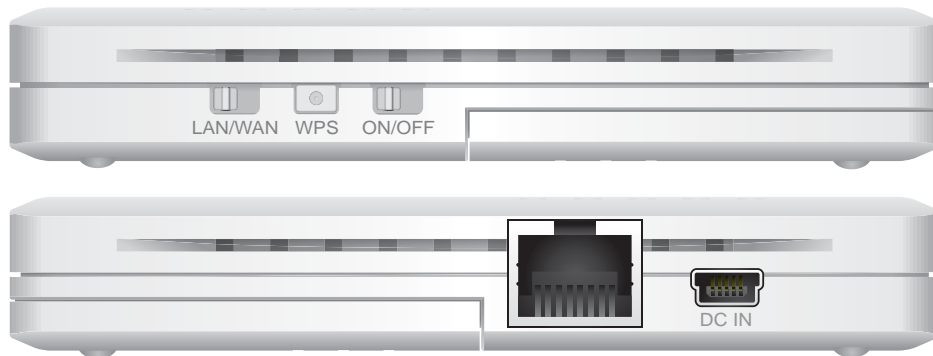

Traveler 3G

11n 3G Mobile Router

More and more people choose to use 3G technology because they can access Internet in anywhere and anytime, but 3G modem must be plugged into laptop, so no one else can also share the bandwidth. Now AirLive presents you a friendly concept of product, the AirLive Traveler 3G. It is a portable 3G router with slim size, light weight and rechargeable Li-ion battery; with those portable designs, user can easily carry it and share Internet bandwidth to clients via Ethernet cable or 802.11b/g/n wireless connection.

Manufacturer

OvisLink Corp.

5F, No.96, Min-ChuanRd, Hsin-tien City, Taipei, Taiwan

www.airlive.com

Switchable WAN/LAN port

The sole Ethernet interface can perform the role of WAN or LAN port. When you switch the dip to LAN, the 3G communication will become the primary WAN connection; and if you switch the dip to WAN, the Ethernet port will be the main WAN interface, and 3G will be the role of backup WAN port.

Easy Installation and Configuration

The Traveler 3G was packaged the driver of varied known 3G modem, so user just needs to plug in the 3G modem into Traveler 3G without driver installation.

If user's SIM card is protected by password, it is also supported to allow typing the password in Traveler 3G configuration page.