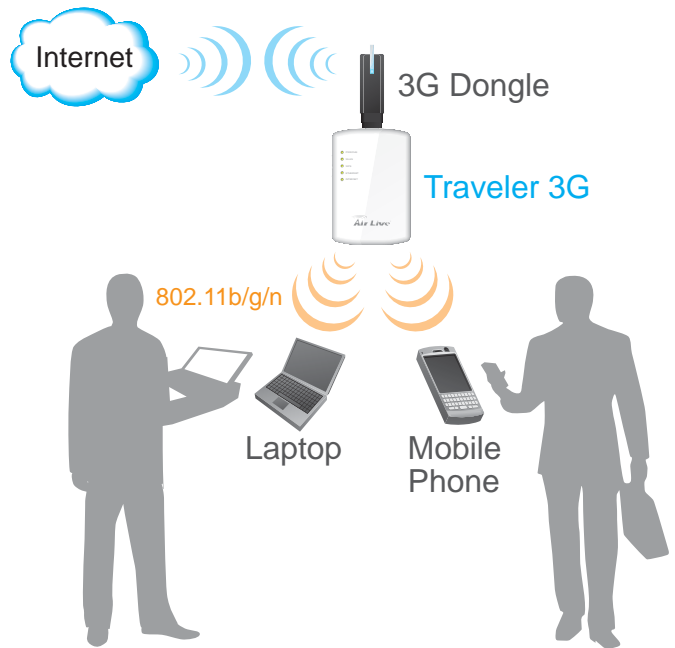

Traveler 3G

11n 3G Mobile Router

More and more people choose to use 3G technology because they can access Internet in anywhere and anytime, but 3G modem must be plugged into laptop, so no one else can also share the bandwidth. Now AirLive presents you a friendly concept of product, the AirLive Traveler 3G. It is a portable 3G router with slim size, light weight and rechargeable Li-ion battery; with those portable designs, user can easily carry it and share Internet bandwidth to clients via Ethernet cable or 802.11b/g/n wireless connection.

3G / 3.5G Router

802.11 b/g/n

WAN Failover

WEP, WPA, WPA2

Rechargeable Battery

SPI Firewall

DoS

NAT

ALG

UPnP

Rechargeable Battery

Built-in with rechargeable battery, user can surf Internet in anywhere for 2 hours, as long as 3G modem can receive 3G signal.

When battery runs out the power, user just needs to plug in adapter to charge the battery again.

Manufacturer

OvisLink Corp.

5F, No.96, Min-ChuanRd, Hsin-tien City, Taipei, Taiwan

www.airlive.com

Switchable WAN/LAN port

The sole Ethernet interface can perform the role of WAN or LAN port. When you switch the dip to LAN, the 3G communication will become the primary WAN connection; and if you switch the dip to WAN, the Ethernet port will be the main WAN interface, and 3G will be the role of backup WAN port.