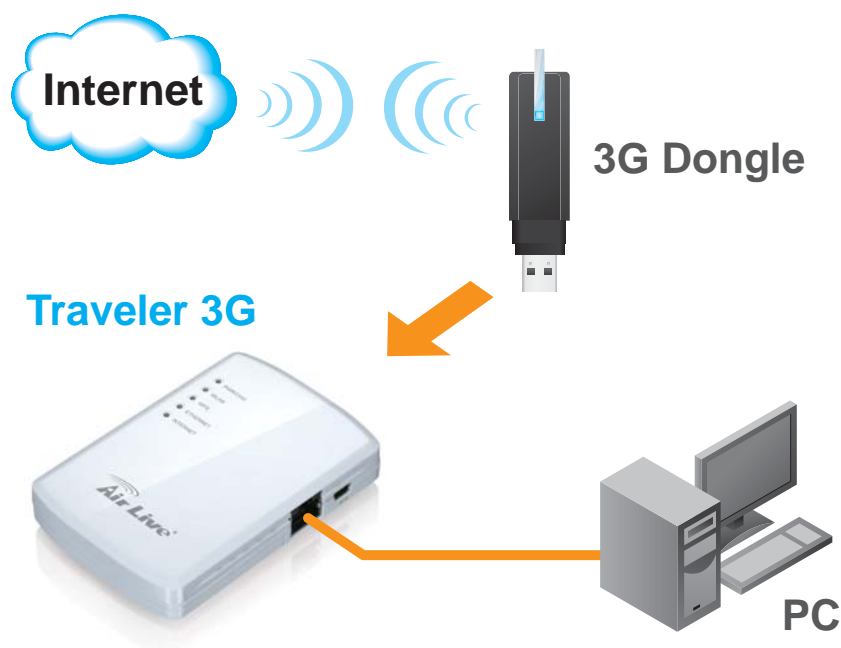

Traveler 3G

11n 3G Mobile Router

More and more people choose to use 3G technology because they can access Internet in anywhere and anytime, but 3G modem must be plugged into laptop, so no one else can also share the bandwidth. Now AirLive presents you a friendly concept of product, the AirLive Traveler 3G. It is a portable 3G router with slim size, light weight and rechargeable Li-ion battery; with those portable designs, user can easily carry it and share Internet bandwidth to clients via Ethernet cable or 802.11b/g/n wireless connection.

Manufacturer

OvisLink Corp.

5F, No.96, Min-ChuanRd, Hsin-tien City, Taipei, Taiwan

www.airlive.com

Switchable WAN/LAN port

The sole Ethernet interface can perform the role of WAN or LAN port. When you switch the dip to LAN, the 3G communication will become the primary WAN connection; and if you switch the dip to WAN, the Ethernet port will be the main WAN interface, and 3G will be the role of backup WAN port.

Easy Installation and Configuration

The Traveler 3G was packaged the driver of varied known 3G modem, so user just needs to plug in the 3G modem into Traveler 3G without driver installation.

If user's SIM card is protected by password, it is also supported to allow typing the password in Traveler 3G configuration page.

The Traveler 3G supports to connect 3G/3.5G dongle with EVDO, UMTS, or HSDPA protocol.

WAN Failover

While you work at home or a studio and used to connect Internet via xDSL, the AirLive Traveler 3G WAN failover function can also offer you a redundant WAN connection, and insure that user can keep on accessing Internet.