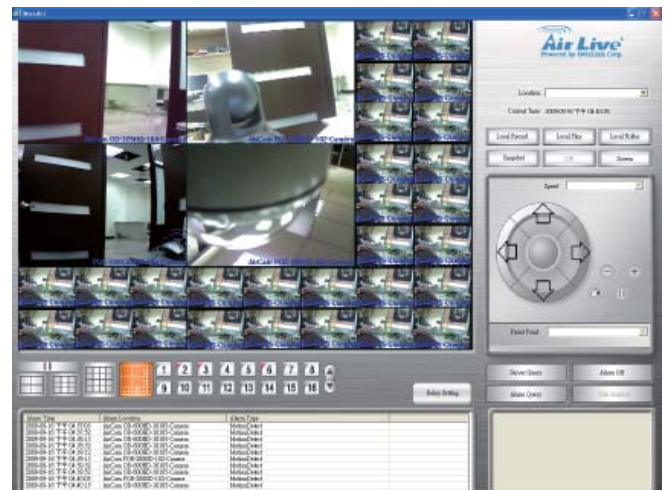

## Pan and Tile Function

The AirCam OD-600HD is an advanced PoE IP camera with Pan and Tilt function. You can set a particular patrol area; it will then move its lens in both horizontal and vertical direction continuously to scan the area. Or you can remote control the camera to look in the desirable direction. Furthermore AirCam OD-600HD offer zoom function which enable you to observe even the finest details. It also offers many important features such as PoE and digital input and output for external alarm & sensor.

## AirLive CamProExpress

The AirLive CamPro Express supports up to 32 cameras, providing a fully integrated surveillance and alarm management solution. The AirLive CamPro Express is available as a freeware for you to do the centre monitor.

## Web Monitor

The CamPro Express allows you to monitor 32 channels via the computer and WEB UI. You can choose how you would like to view the camera, the Cam Pro Express supports 1/4/9/16/32 different view. You can also choose to view the different camera in single view or 1/4/9/16/32 view.