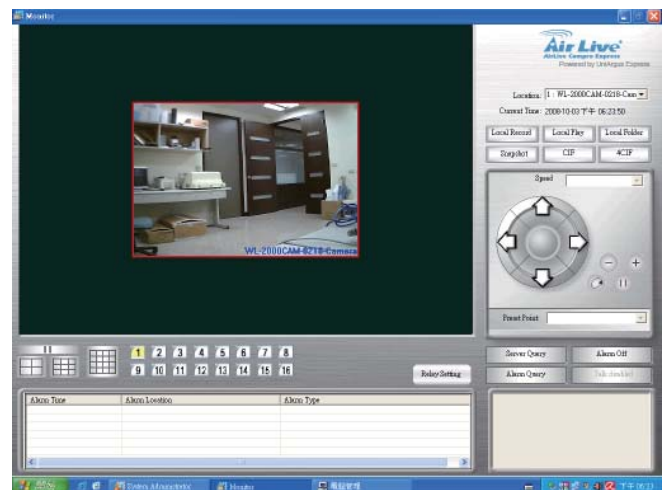

## Pan and Tile Function

The AirCam OD-600HD is an advanced PoE IP camera with Pan and Tilt function. You can set a particular patrol area; it will then move its lens in both horizontal and vertical direction continuously to scan the area. Or you can remote control the camera to look in the desirable direction. Furthermore AirCam OD-600HD offer zoom function which enable you to observe even the finest details. It also offers many important features such as PoE and digital input and output for external alarm & sensor.

## AirLive CamProExpress

The AirLive CamPro Express supports up to 32 cameras, providing a fully integrated surveillance and alarm management solution. The AirLive CamPro Express is available as a freeware for you to do the centre monitor.

## Web Monitor

The CamPro Express allows you to monitor 32 channels via the computer and WEB UI. You can choose how you would like to view the camera, the Cam Pro Express supports 1/4/9/16/32 different view. You can also choose to view the different camera in single view or 1/4/9/16/32 view.