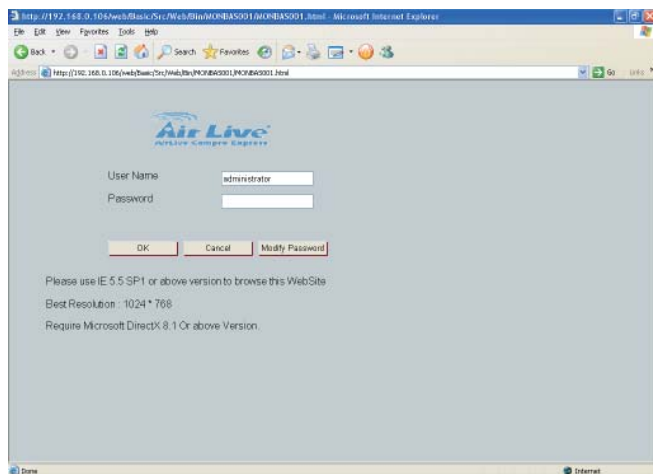

Pan and Tile Function

The AirCam OD-600HD is an advanced PoE IP camera with Pan and Tilt function. You can set a particular patrol area; it will then move its lens in both horizontal and vertical direction continuously to scan the area. Or you can remote control the camera to look in the desirable direction. Furthermore AirCam OD-600HD offer zoom function which enable you to observe even the finest details. It also offers many important features such as PoE and digital input and output for external alarm & sensor.

AirLive CamProExpress

The AirLive CamPro Express supports up to 32 cameras, providing a fully integrated surveillance and alarm management solution. The AirLive CamPro Express is available as a freeware for you to do the centre monitor.

Web Monitor

The CamPro Express allows you to monitor 32 channels via the computer and WEB UI. You can choose how you would like to view the camera, the Cam Pro Express supports 1/4/9/16/32 different view. You can also choose to view the different camera in single view or 1/4/9/16/32 view.