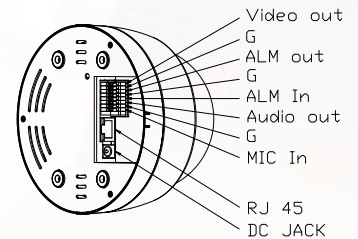

### Feature

- Tampering detection / Focus bar
- Mobile view support(Push video)
- PoE support
- Onvif compliant
- SD card support continuous recording up to 64G

Server	Compression	H.264 / MPEG4/ MJPEG
	Resolution	2592x1944 / 2048x1536 / 1920x1080 / 1280x720 / 640x480 / 320x240 / 176x144
	Traffic Control	32K ~ 10Mbps
	Max. Frame Rate	(15fps)2592x1944 , (30fps)1920x1080
	Safety	User-ID and password
	Protocols	Ipv4/v6 / HTTP / HTTPS / QoS Layer 3 level / FTP / SMTP / Bonjour / UPnP / SNMPv1/v2c/v3 / DNS /DDNS / NTP / RTSP / RTP / UDP / IEEE 802.1x / DHCP / Access list filetering
	Number of User	Max. 10 connections
	Storage Capacity	SD card / FTP / NAS(Samba)
	Alerting	SMTP / FTP / HTTP / SD
	Pre / Post Alarm	Pre(0,1,2,3,4,5) / Post(0,1,2,3,4,5,10)seconds
Release for alarm	Motion detection/ I/O / Schedule / Tampering detection	
Network Camera	Sensor	1/3.2" Megapixel CMOS sensor
	Optical Lens	3 ~ 9mm / F1.8
	View Angle	27.3° ~ 75.2° (H) , 19.1° ~ 54.2° (V)
	D-WDR	Off & 1 ~ 8 level
	AGC	8X ~ 64X
	Shutter Time	Outdoor / Indoor / 1/30 , 1/50 , 1/60 , 1/100 , 1/125 , 1/250 , 1/500 , 1/1000 , 1/10000
	Min Illum	1.5 Lux(Color) / 1.0 Lux(B/W)
	IR LED / Range	18pcs / 15M
	Day / Night	Light sensor mode / Color mode(Day) / B/W mode(Night) / Times mode / Synchronize with DI input
	Audio	2-way half duplex
Audio	Audio Compression	G.711(64Kbps) / G.726(24Kbps) / G.726(32Kbps)
	Adjust Volume	Mic-in / Line-out web adjustable
	Audio In	External mic In(Support 2-way)
	Audio Out	External line In(Support 2-way)
Terminal	Network Interface	Ethernet (10Base-T/100Base-Tx) / PoE
	Video Interface	BNC , Video composit(NTSC/PAL)
	External Port	DI / DO
	SD Card	SD Card(Up to 64GB)
General	Operation Voltage	DC12V Max.: 5.5W(IR on) / 4W(IR off) PoE Max. : 6.7W(IR on) / 4.8W(IR off)
	Dimen./Weight	132mm(φ) x 108mm(H) / 680g
	Operation Temp.	-10°C ~ +45°C

YUK D07 L-Type bracket(Optional)

Certificate : CE , FCC , RoHS

\*No SD card slot & local storage function for Argentina