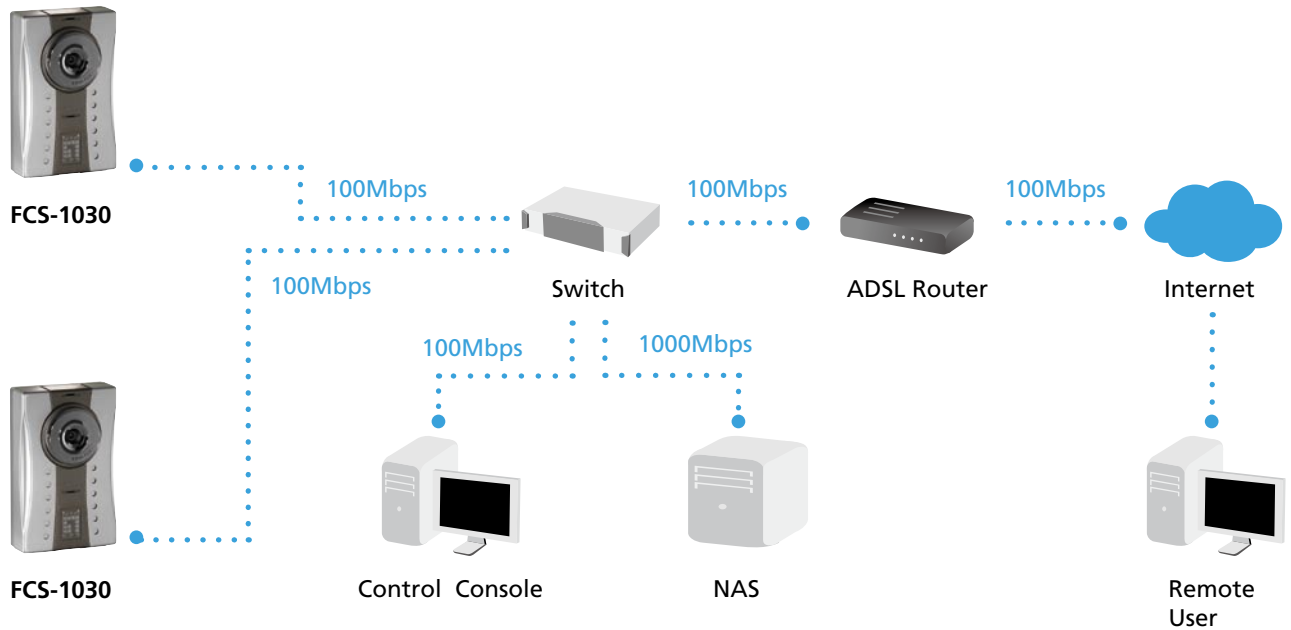

Product Diagram

Order Information Package Contents

FCS-1030: 10/100Mbps Network Camera

FCS-1030
Power Adapter
Camera Stand
CD Manual/Utility
Quick Installation Guide