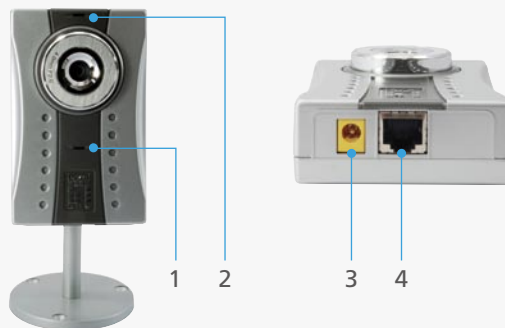

1. Status LED
2. Built-in Microphone
3. Power In
4. LAN Port

Key Features

- Live video and audio monitoring via 3G Mobile phone
- Optimal synchronization of audio & video
- Up to 30 frames per second in full VGA resolution
- Supports UPnP for Easy set-up and installation
- Motion detection
- Event-notification via E-mail
- Friendly GUI for easy configuration
- Free software included (Industry-leading 32-channel IP CamSecure Lite™ software)

Works Well With

FCS-9464
IP CamSecure Pro64 Mega

FCS-7011
1-Port PoE Video Server