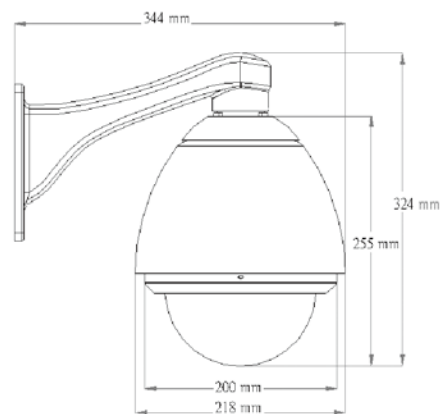

Beige

Diameter

ψ 200 mm

Cover Color

Smoked

Video Output

Female BNC

Power Consumption

Heater Operating

Activates at 4°C (±5°C)

Deactivates at 16°C (±5°C)

Fan Operating

Activates at 40°C (±5°C)

Deactivates at 30°C (±5°C)

Weight

3.1Kg

Dimension Diagram

Order Information

DOH-1000: Domed Outdoor Housing for FCS-1010/1040/1060

Package Content

DOH-1000

Power Adapter

Wall Mount Kit